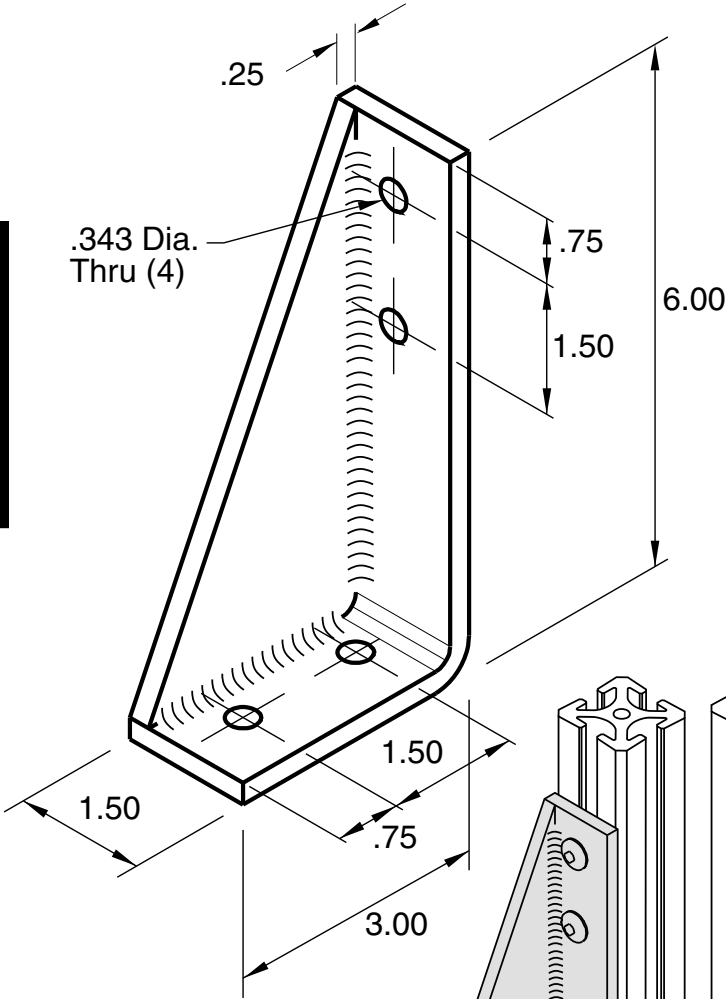

**EB-15**

**EB-15LH (left hand )  
EB-15RH (right hand )**

**5/16" SLOTS**

**EB-15LH  
(left hand)**

**EB-15RH  
(right hand)**

Recommended Hardware

- (4) EF-12-.63 BHCS
- (4) EF-2 T-nut

Material - Steel  
Finish - Black Powder Coat