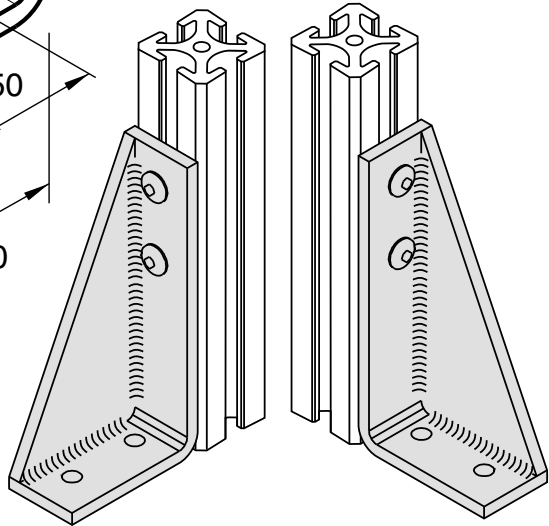

**EB-15**

**EB-15LH (left hand )  
EB-15RH (right hand )**

**5/16" SLOTS**

**EB-15LH  
(left hand)**

**EB-15RH  
(right hand)**

Recommended Hardware

- (4) EF-12-.63 BHCS
- (4) EF-2 T-nut

Material - Steel  
Finish - Black Powder Coat